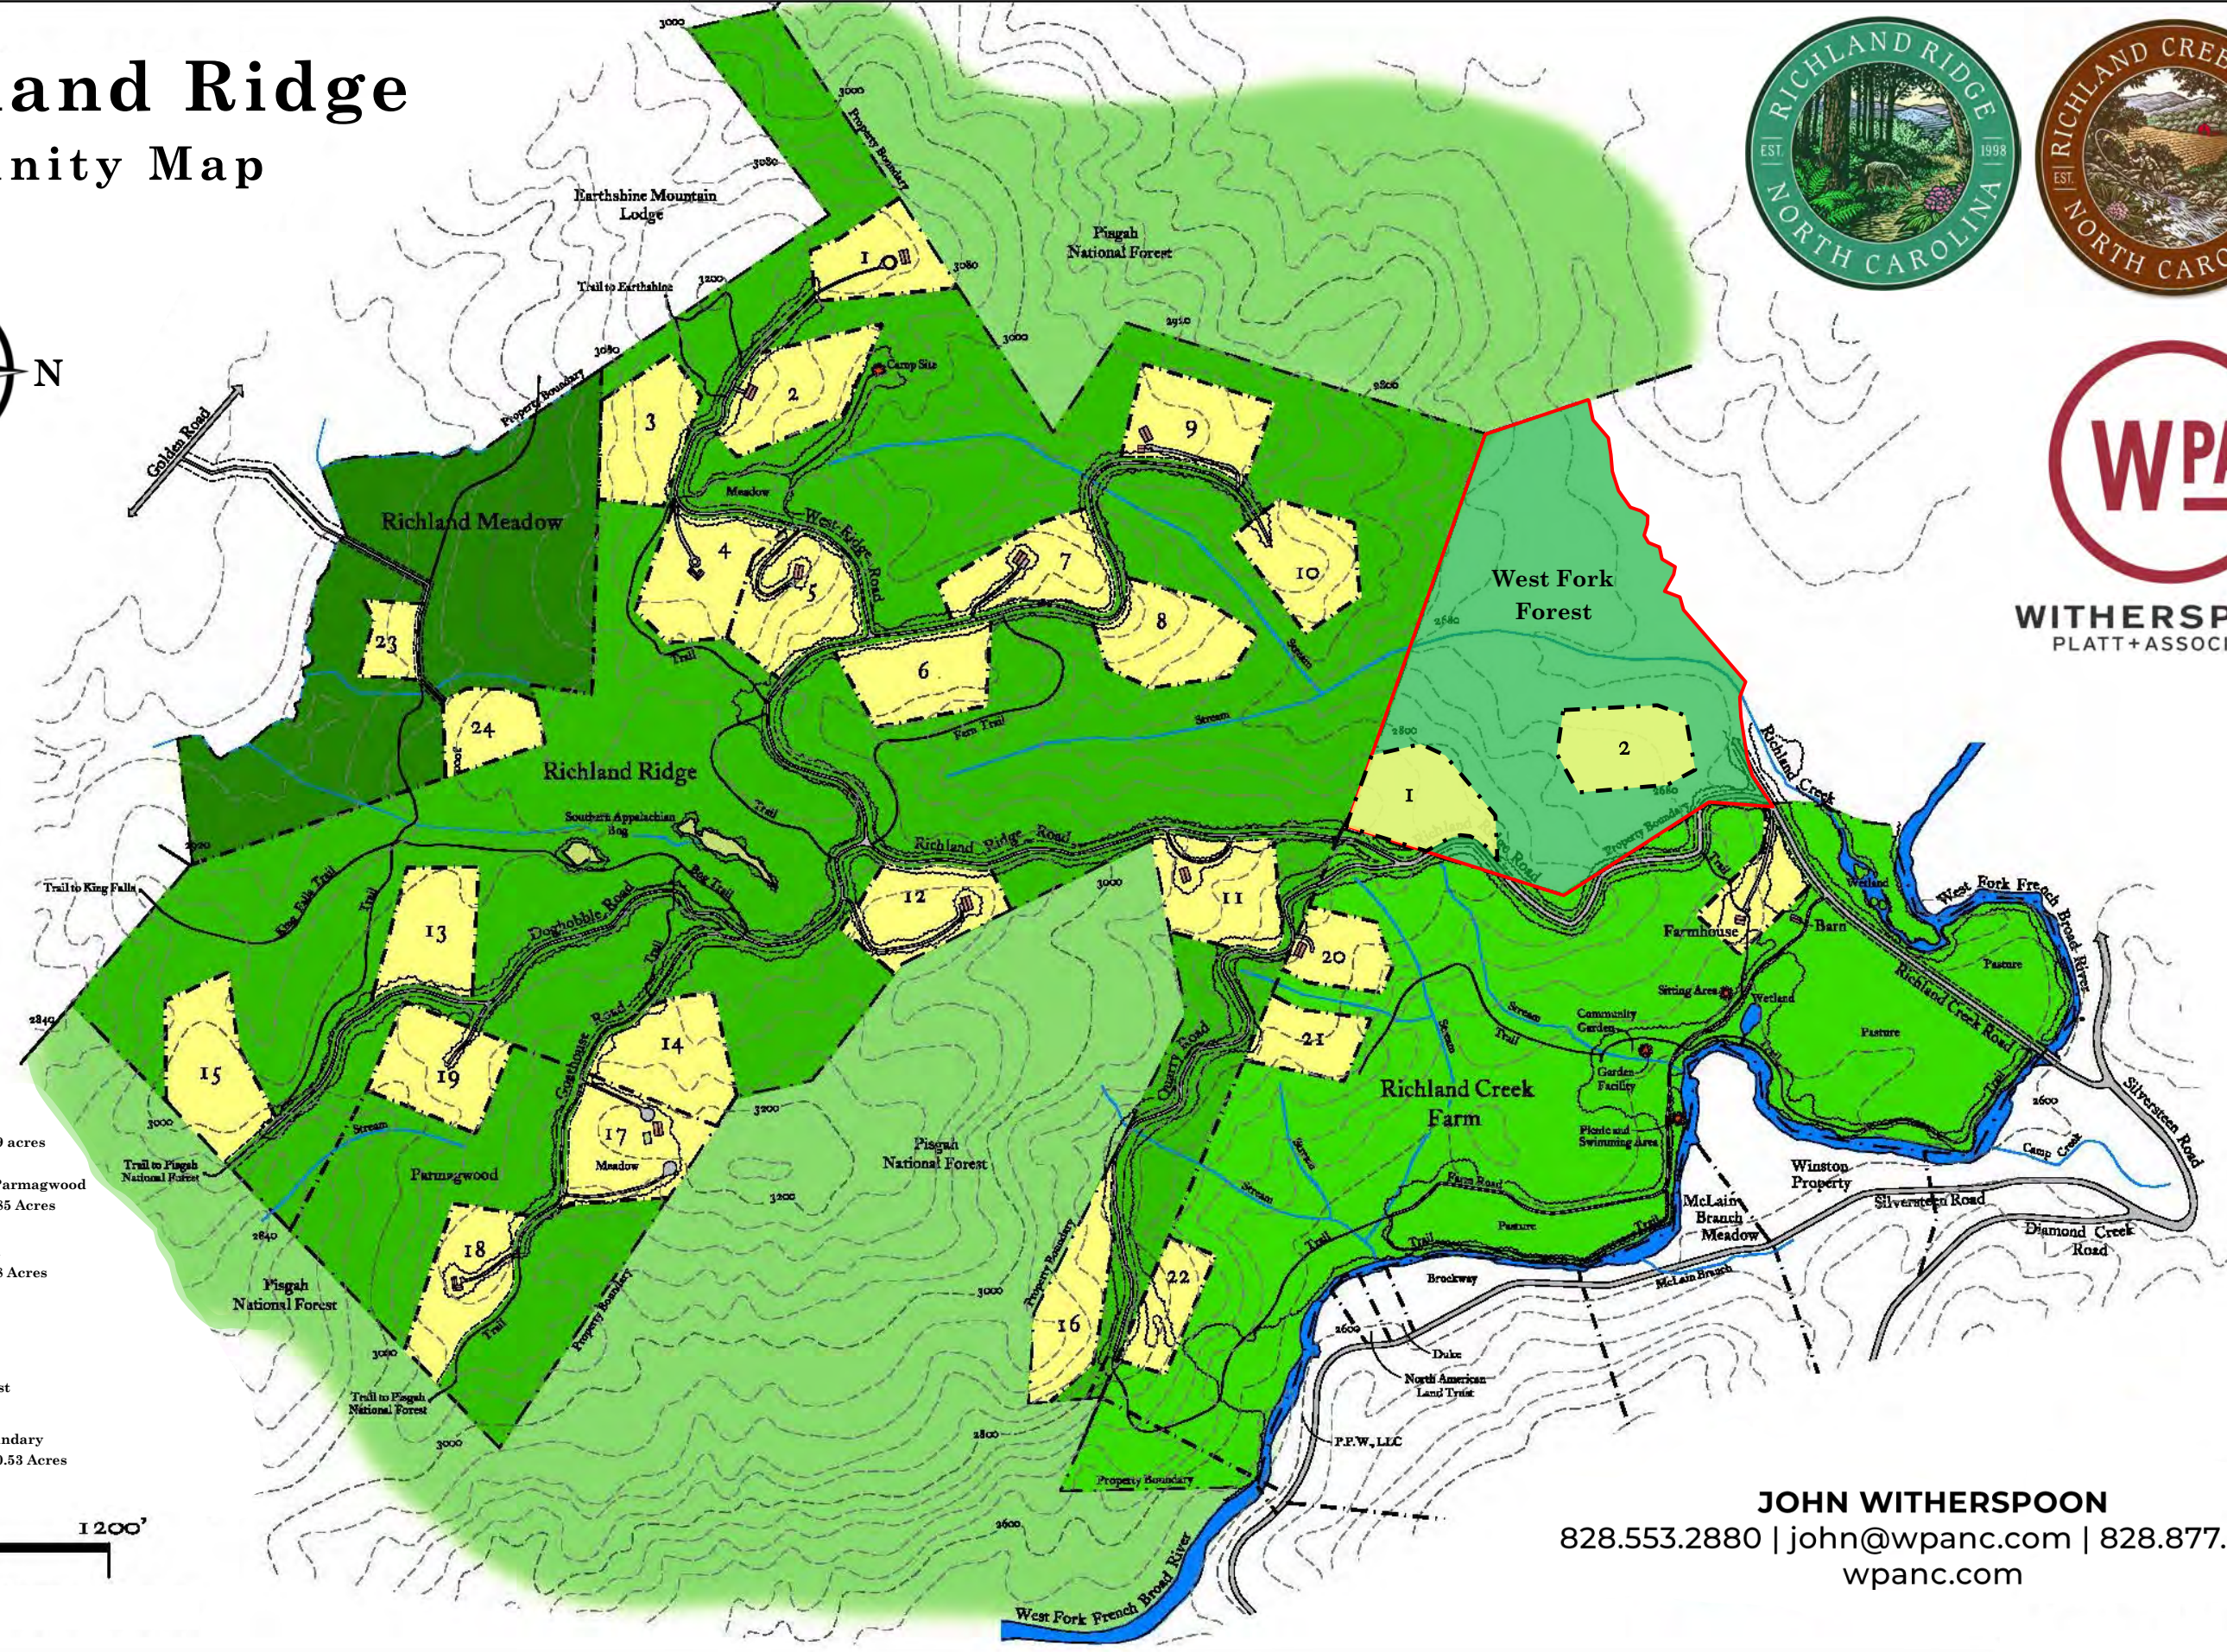

# Richland Ridge Community Map

**WITHERSPOON  
PLATT+ASSOCIATES**

- LEGEND**
- Richland Meadow  
Conservation Area: 29 acres
  - Richland Ridge and Parmagwood  
Conservation Area: 185 Acres
  - Richland Creek Farm  
Conservation Area: 88 Acres
  - Homesites
  - Pisgah National Forest
  - West Fork Forest Boundary  
Conservation Area: 30.53 Acres